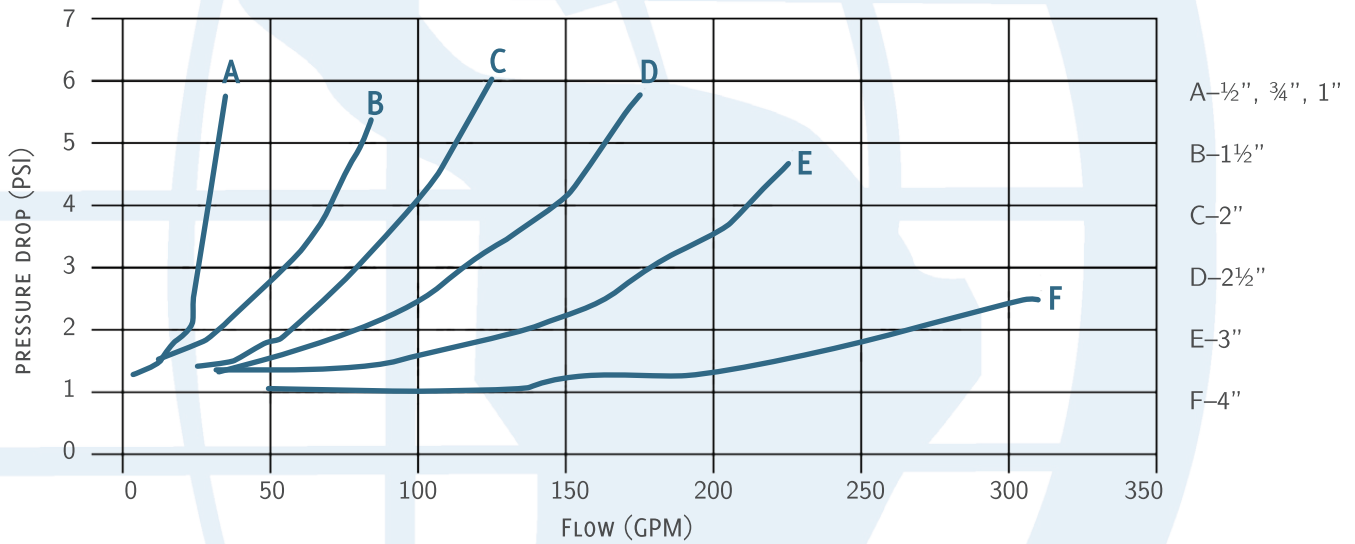

# Check Valve Flow Rate Chart

## Spring Check Valve Pressure Drop

127 Village Lane  
Easley, SC 29642

p: (864)605-0150  
f: (864)605-0830

www.tru-flo.com  
sales@tru-flo.com