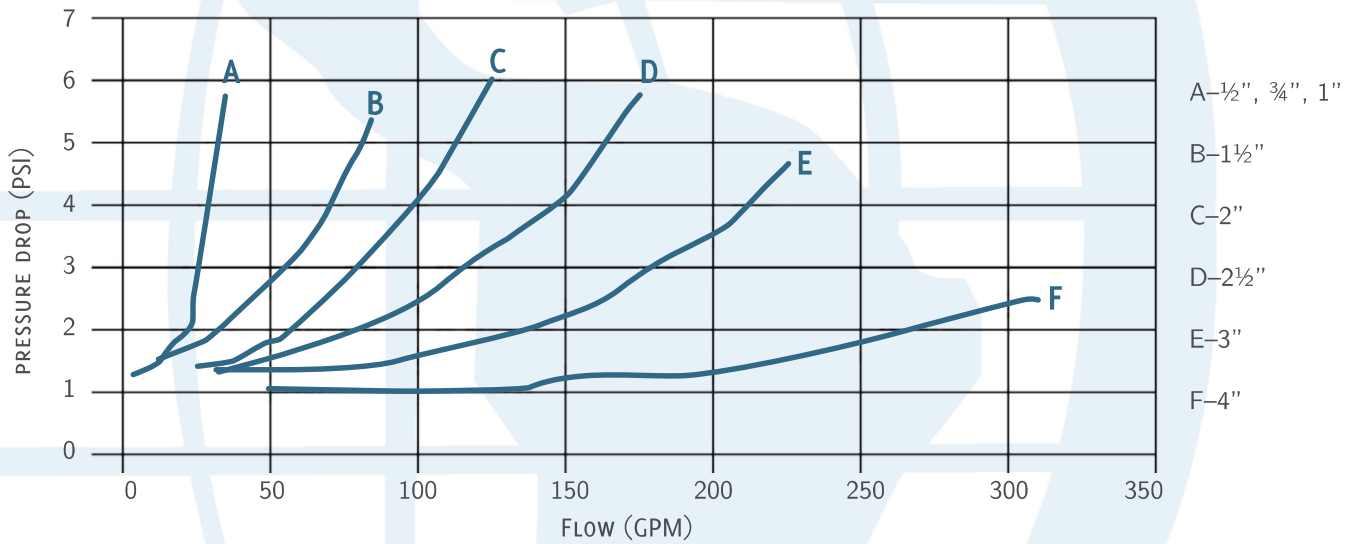

Check Valve Flow Rate Chart

Spring Check Valve Pressure Drop

127 Village Lane
Easley, SC 29642

p: (864)605-0150
f: (864)605-0830

www.tru-flo.com
sales@tru-flo.com